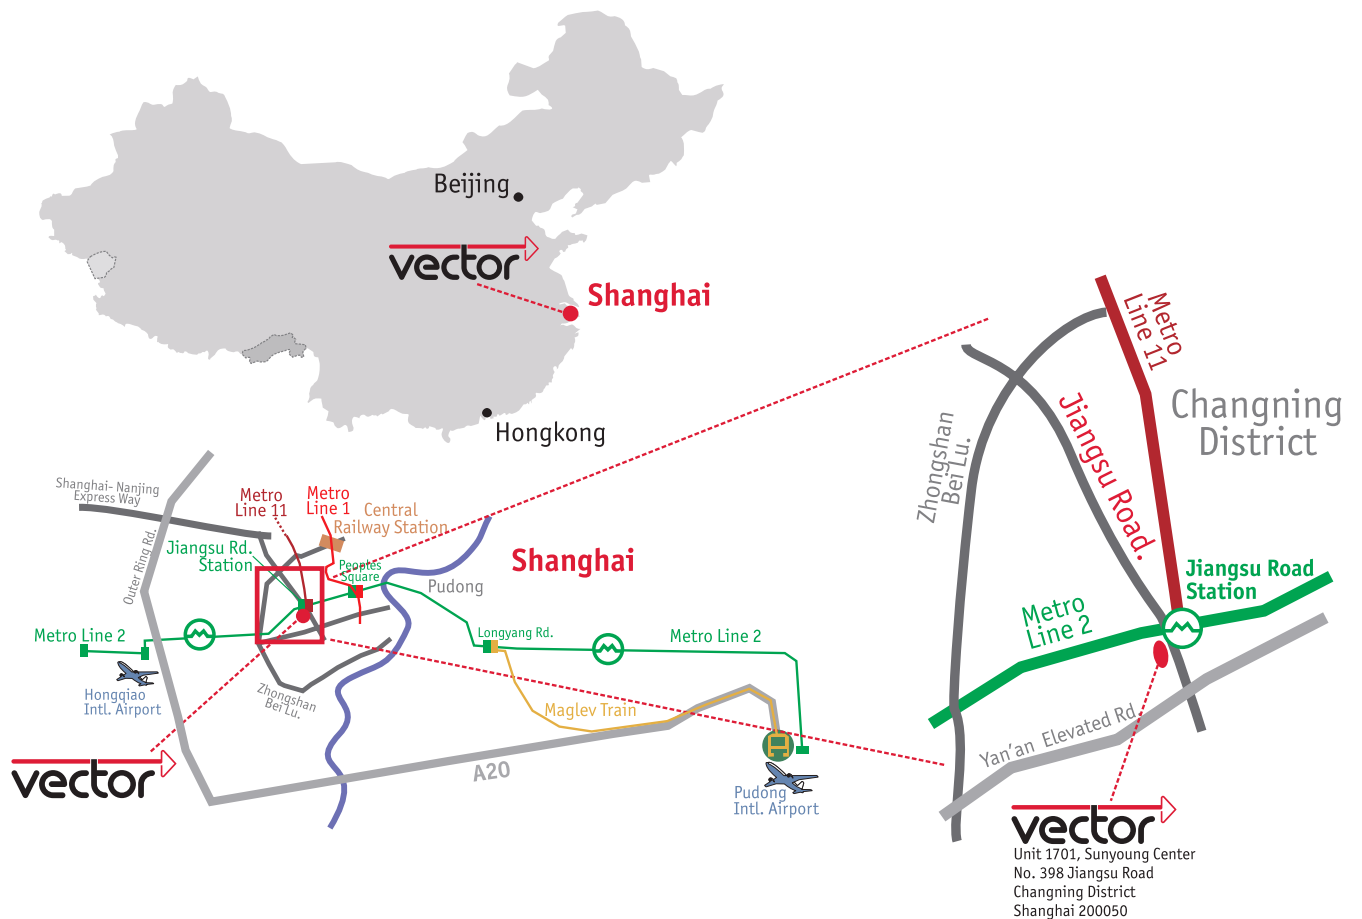

>> Directions to Vector in China

Vector Automotive Technology (Shanghai) Co., Ltd.
Unit 1701, Sunyoung Center > No. 398 Jiangsu Road > Changning District > Shanghai 200050
Phone +86 21 - 6432 5353 ext. 0 > Fax: +86 21 - 6432 5308
www.vector-china.com